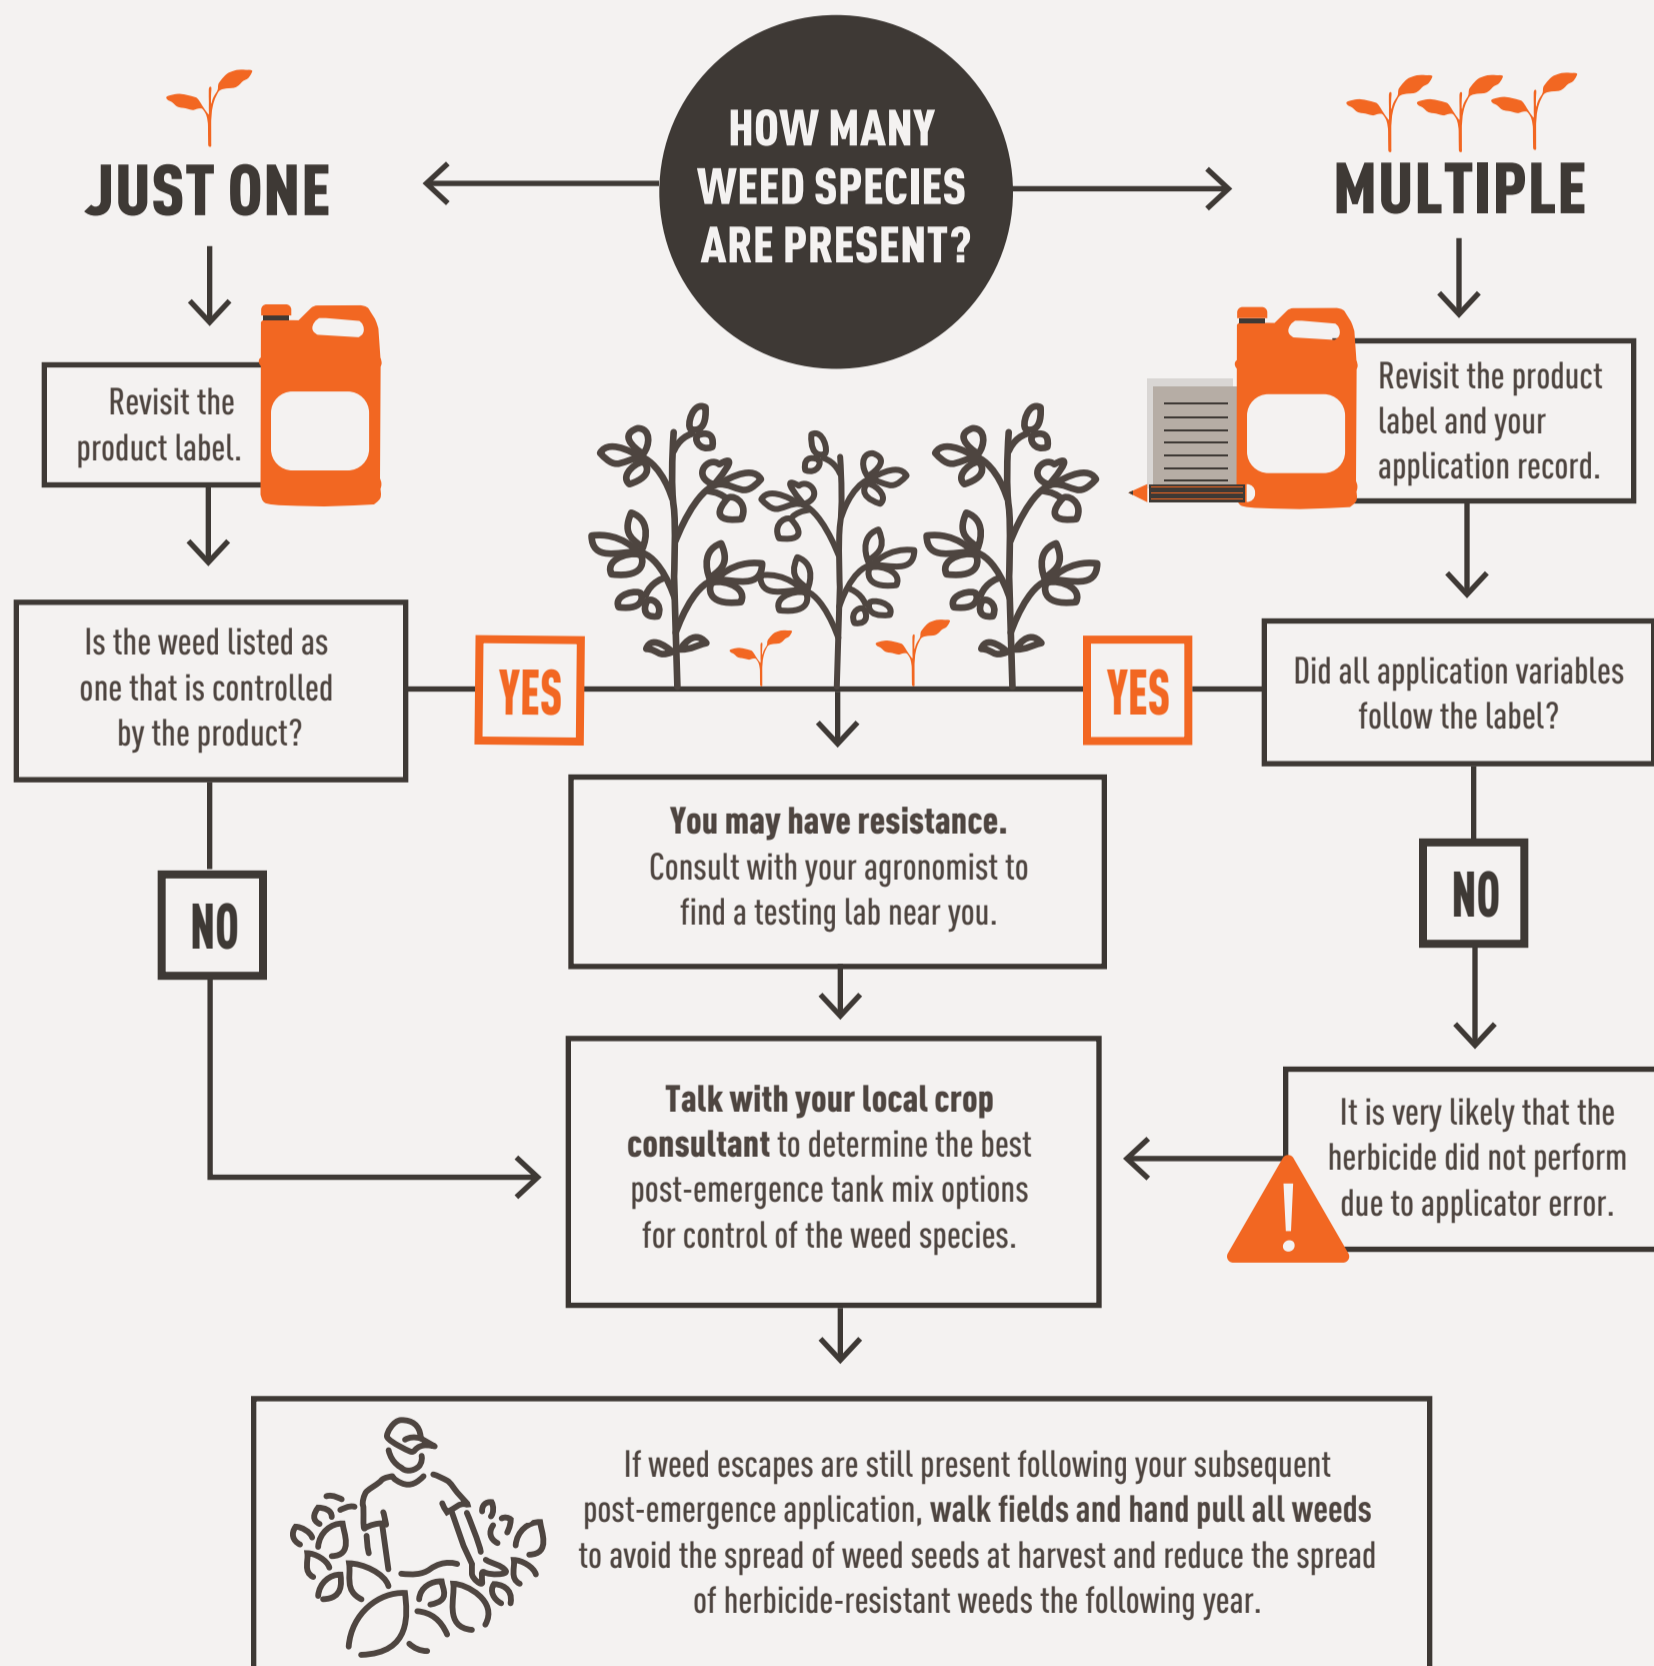

What's causing your weed escapes?

Are you seeing weed escapes in your field following your herbicide application? It can be hard to tell the difference between herbicide resistance vs. herbicide non-performance. Use this decision tree to diagnose the situation and plan your weed management accordingly.